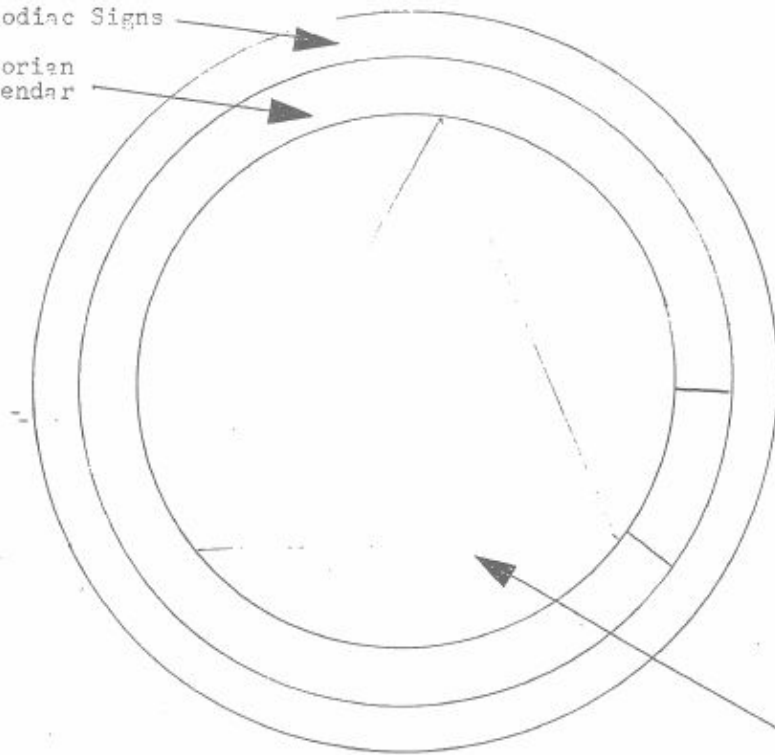

Now we come to the last part of this astrology chart or wheel. most have two or three triangles in the center turned to the influence of certain stars or planets. To me this is alot of work, The American Indian had the best system yet.

What few don't know, that the American Anthropologist have in their possession, is one such astrology wheel where the center triangle turns by itself without any motor or power source.

It turns according to the place of Planet influences on the Zodiac wheel.

The art is still known by those Indians that make Pottery.

13 Zodiac Signs
Gregorian
Calendar

TRIANGLE! THE CAU! This concept has been changed to THE GHOST today. The all seeing Eye. Within this mathematical concept lays the theory to Predestination

Now we come to the last part of this astrology chart or wheel.